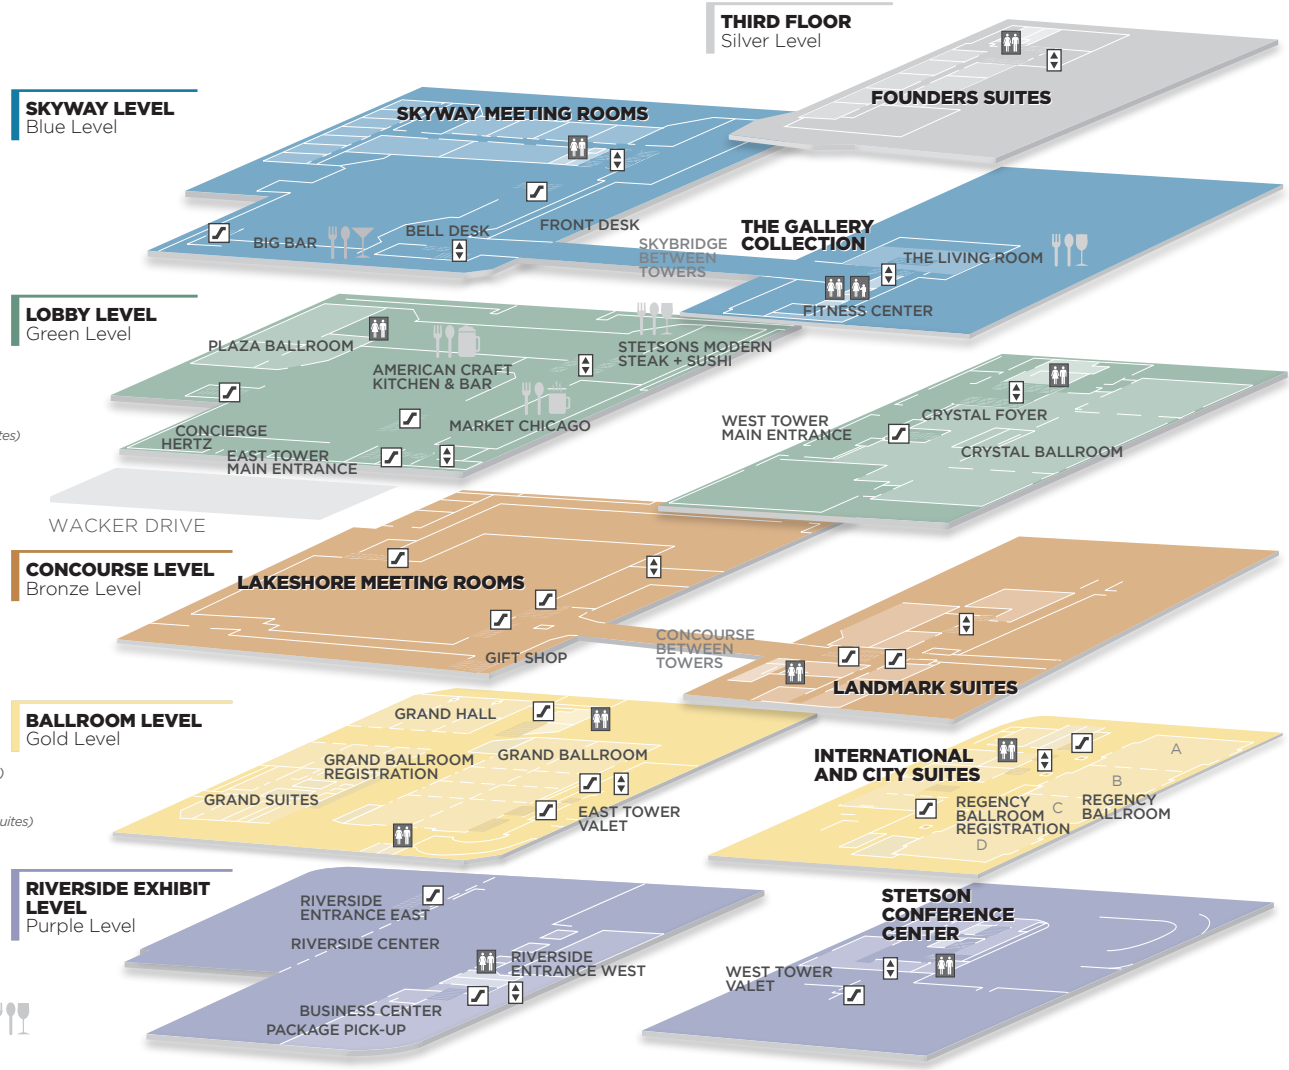

EAST TOWER

WEST TOWER

- ACAPULCO** (*International and City Suites*)
West Tower, Ballroom Level
- ADDAMS** (*Founders Suites*)
West Tower, Third Floor
- ADDAMS FOYER**
West Tower, Third Floor
- AMERICAN CRAFT KITCHEN & BAR**
East Tower, Lobby Level
- ATLANTA** (*International and City Suites*)
West Tower, Ballroom Level
- BELL DESK**
East Tower, Skyway Level
- BIG BAR**
East Tower, Skyway Level
- BURNHAM** (*Founders Suites*)
West Tower, Third Floor
- BUSINESS CENTER, PACKAGE ROOM**
East Tower, Exhibit Level
- COLUMBIAN** (*Landmark Suites*)
West Tower, Concourse Level
- COMISKEY** (*Landmark Suites*)
West Tower, Concourse Level
- CONCIERGE**
East Tower, Lobby Level
- CRYSTAL BALLROOM**
West Tower, Lobby Level
- DUSABLE** (*Founders Suites*)
West Tower, Third Floor
- EAST TOWER MAIN ENTRANCE**
East Tower, Lobby Level
- EAST TOWER VALET**
East Tower, Ballroom Level
- FIELD** (*Founders Suites*)
West Tower, Third Floor
- FITNESS CENTER**
West Tower, Skyway Level
- FRONT DESK**
East Tower, Skyway Level
- THE GALLERY COLLECTION**
West Tower, Skyway Level
- GIFT SHOP**
East Tower, Concourse Level
- GOLD COAST** (*Landmark Suites*)
West Tower, Concourse Level
- GRAND BALLROOM**
East Tower, Ballroom Level
- GRAND HALL (ROOMS G-N)**
East Tower, Ballroom Level
- GRAND SUITES**
East Tower, Ballroom Level
- HAYMARKET** (*Landmark Suites*)
West Tower, Concourse Level
- HERTZ**
East Tower, Lobby Level
- HONG KONG** (*International and City Suites*)
West Tower, Ballroom Level
- HORNER** (*Founders Suites*)
West Tower, Third Floor
- THE LIVING ROOM**
West Tower, Skyway Level
- MARKET CHICAGO**
East Tower, Lobby Level
- MCCORMICK** (*Founders Suites*)
West Tower, Third Floor
- MICHIGAN** (*Lakeshore Meeting Rooms*)
East Tower, Concourse Level
- MONROE** (*Lakeshore Meeting Rooms*)
East Tower, Concourse Level
- NEW ORLEANS** (*International and City Suites*)
West Tower, Ballroom Level
- OGDEN** (*Founders Suites*)
West Tower, Third Floor
- PICASSO** (*Landmark Suites*)
West Tower, Concourse Level
- PLAZA BALLROOM**
East Tower, Lobby Level
- RANDOLPH** (*Lakeshore Meeting Rooms*)
East Tower, Concourse Level
- REGENCY BALLROOM**
West Tower, Ballroom Level
- RIVERSIDE CENTER**
East Tower, Exhibit Level
- ROOSEVELT** (*Lakeshore Meeting Rooms*)
East Tower, Concourse Level
- SAN FRANCISCO** (*International and City Suites*)
West Tower, Ballroom Level
- SKYWAY MEETING ROOMS**
East Tower, Skyway Level
- SOLDIER FIELD** (*Landmark Suites*)
West Tower, Concourse Level
- STETSON CONFERENCE CENTER**
West Tower, Exhibit Level
- STETSONS MODERN STEAK + SUSHI**
East Tower, Lobby Level
- TORONTO** (*International and City Suites*)
West Tower, Ballroom Level
- WATER TOWER** (*Landmark Suites*)
West Tower, Concourse Level
- WEST TOWER VALET**
West Tower, Exhibit Level
- WRIGHT** (*Founders Suites*)
West Tower, Third Floor
- WRIGLEY** (*Landmark Suites*)
West Tower, Concourse Level